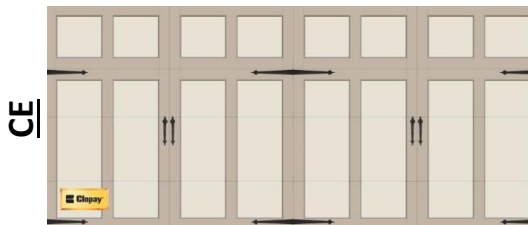

Draw your custom deco hardware location on option CH and/or CI