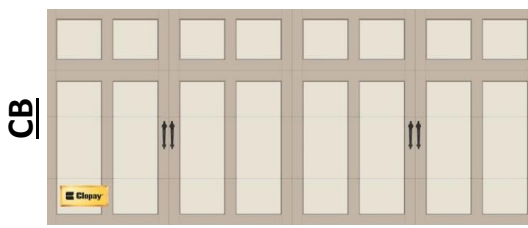

Draw your custom deco hardware location on option CH and/or CI